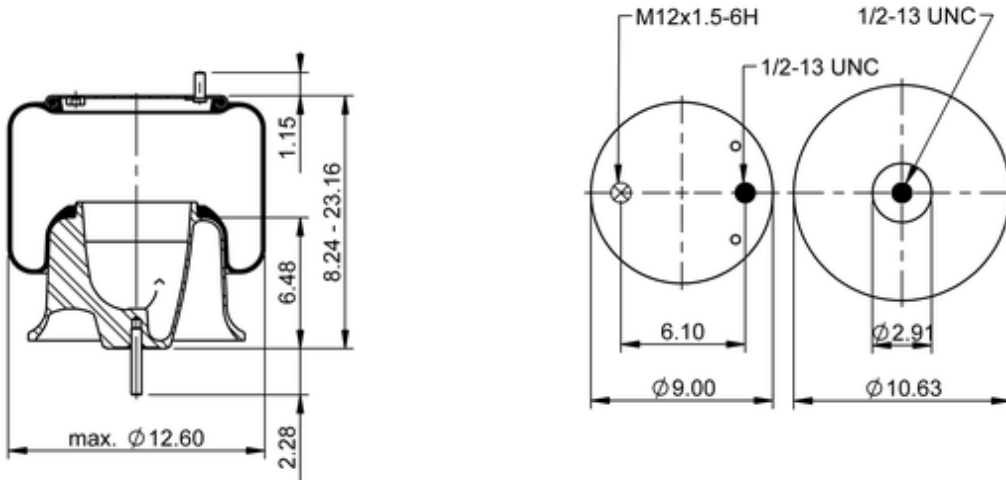

9 10S-16 A 1634

601989

	14.8 lb
	9320166
	1/2-13 UNC: max. 35 lbf ft
	M12x1.5: max. 22 lbf ft

**OE Manufacturer/Part No.**

Manufacturer	Original Part No.	Model
Freightliner	A16-21556-000	
Freightliner	A16-21556-001	