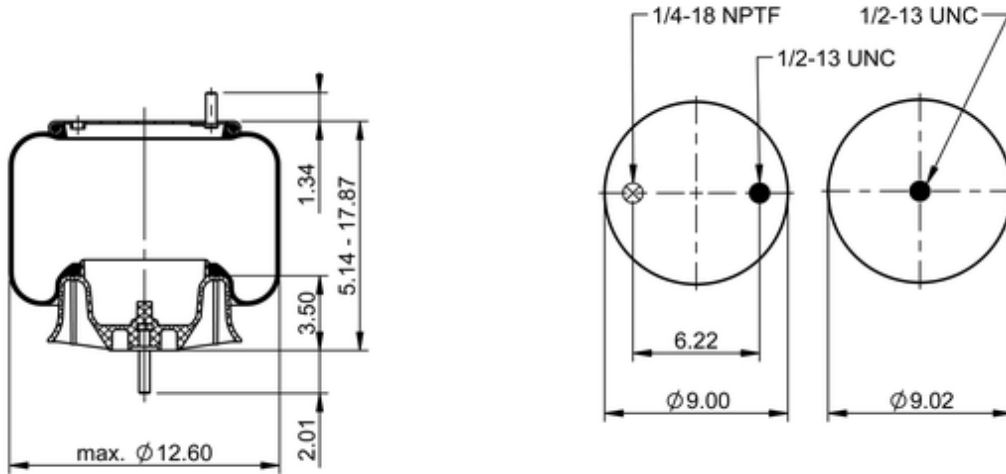

9 10S-14 P 1640
602133

	13.6 lb
	9312831
	1/2-13 UNC: max. 35 lbf ft
	1/4-18 NPTF: max. 18 lbf ft

OE Manufacturer/Part No.

Manufacturer	Original Part No.	Model
Freightliner	A16-19447-000	