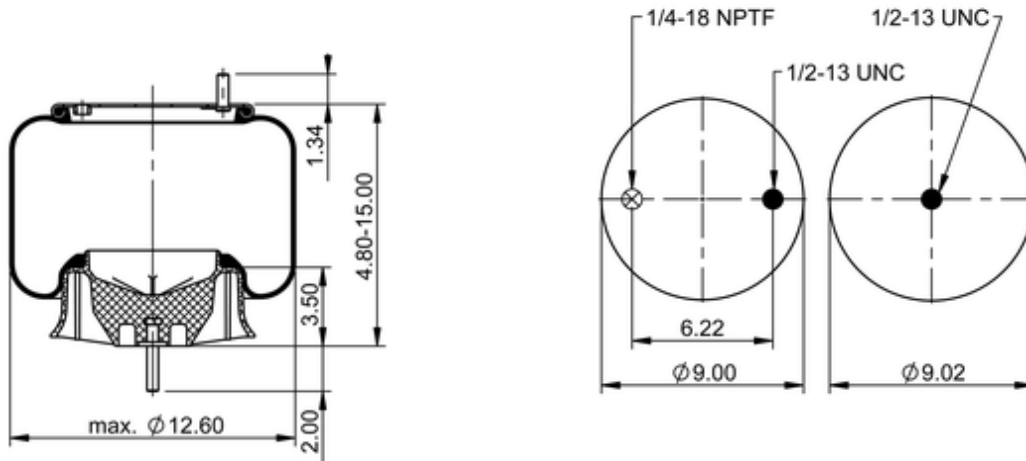

**9 10S-13 P 264**
**70023**

	9.3 lb
	9312831
	1/2-13 UNC: max. 35 lbf ft
	1/4-18 NPTF: max. 22 lbf ft

**OE Manufacturer/Part No.**

Manufacturer	Original Part No.	Model
Freightliner	A16-18333-000	
Freightliner	A16-18333-001	