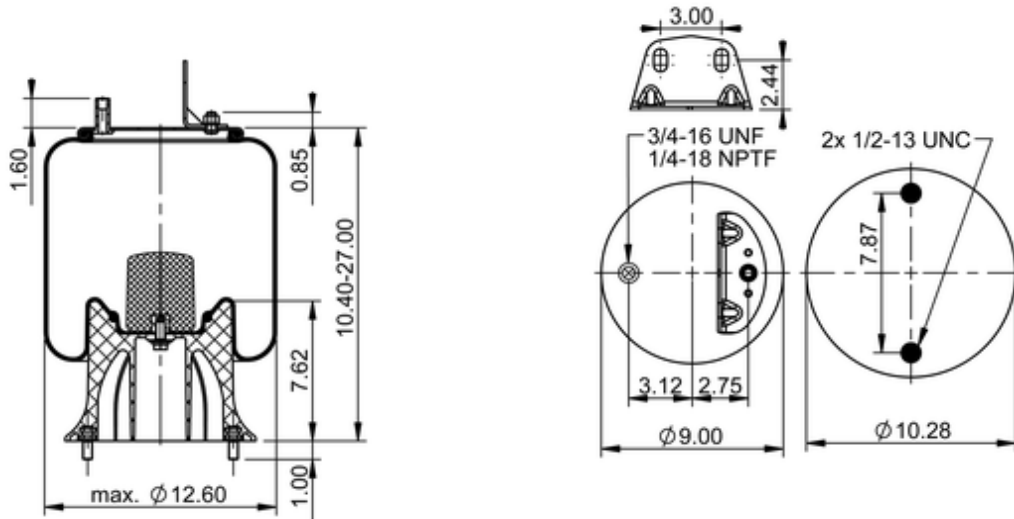

9 10P-19 P 1362

78230

 lb	17.2 lb
	9308244
	1/2-13 UNC: max. 35 lbf ft
	1/4-18 NPTF: max. 22 lbf ft
	3/4-16 UNF: max. 50 lbf ft

Cross-reference

TRP	AS13623
Automann	1DK23L-1362

OE Manufacturer/Part No.

Manufacturer	Original Part No.	Model
--------------	-------------------	-------