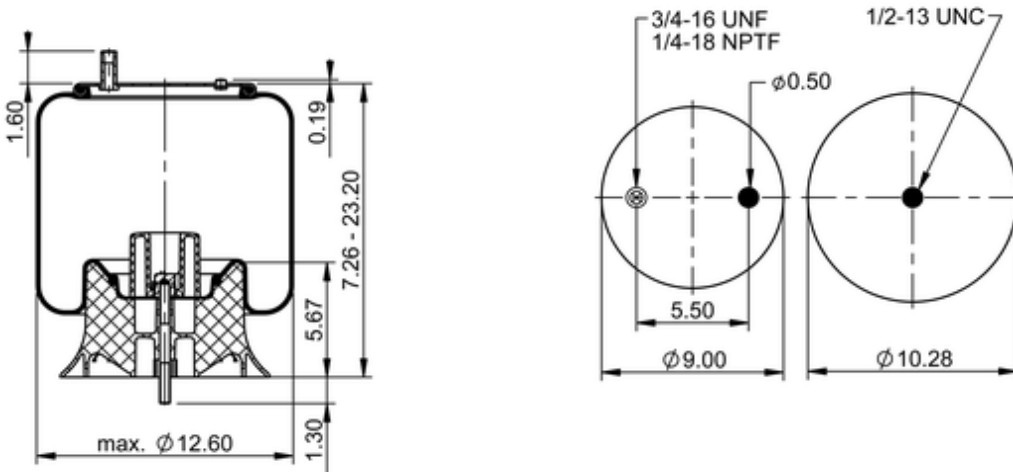

9 10P-18.5 P 886
67491

	14.3 lb
	9308132
	1/2-13 UNC: max. 35 lbf ft
	1/4-18 NPTF: max. 22 lbf ft
	3/4-16 UNF: max. 50 lbf ft

Cross-reference

Automann	1DK23M-P886
----------	-------------

OE Manufacturer/Part No.

Manufacturer	Original Part No.	Model
SAF Holland	90557301	