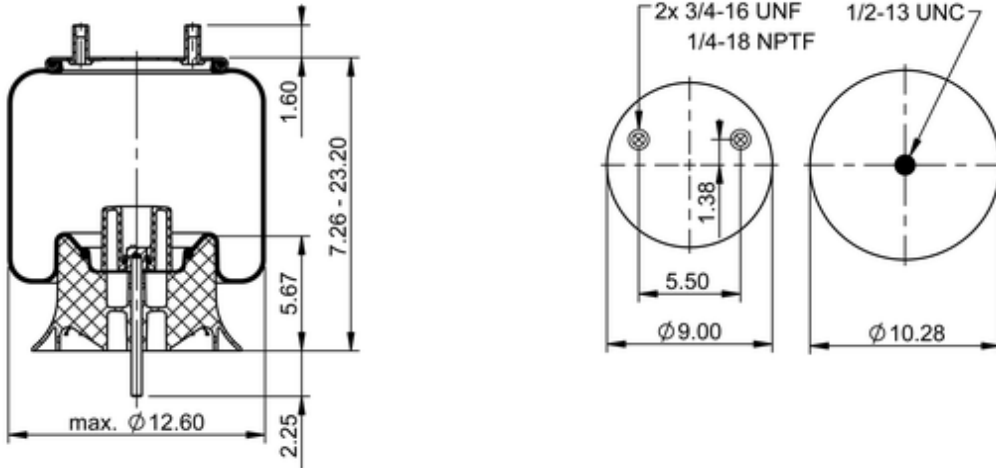

9 10P-18.5 P 195

77391

	14.3 lb
	9314011
	1/2-13 UNC: max. 35 lbf ft
	1/4-18 NPTF: max. 22 lbf ft
	3/4-16 UNF: max. 50 lbf ft

Cross-reference

TRP	AS01953
-----	---------

OE Manufacturer/Part No.

Manufacturer	Original Part No.	Model
SAF Holland	90557404	