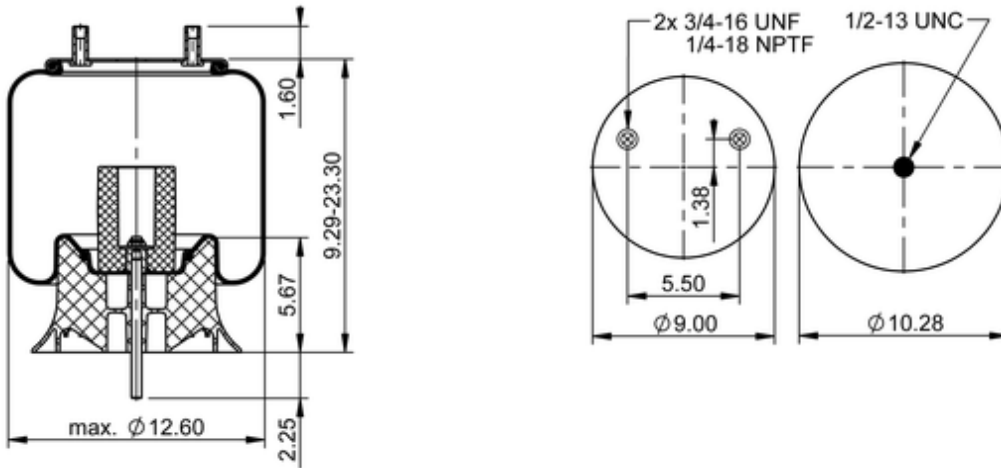

9 10P-18.5 P 1207

78229

 lb	13.2 lb
	9314011
	1/2-13 UNC: max. 35 lbf ft
	1/4-18 NPTF: max. 22 lbf ft
	3/4-16 UNF: max. 50 lbf ft

OE Manufacturer/Part No.

Manufacturer	Original Part No.	Model
SAF Holland	90557452	