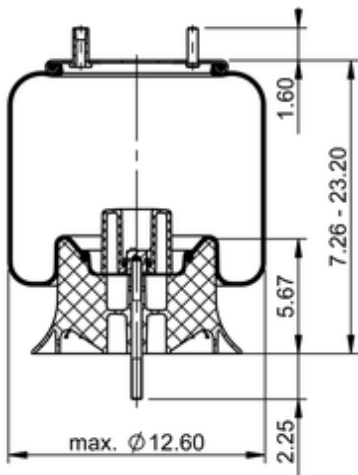

9 10P-18.5 P 1113

78228

 lb	14.1 lb
	9314011
	1/2-13 UNC: max. 35 lbf ft
	1/4-18 NPTF: max. 22 lbf ft
	3/4-16 UNF: max. 50 lbf ft

**OE Manufacturer/Part No.**

Manufacturer	Original Part No.	Model
SAF Holland	90557429	