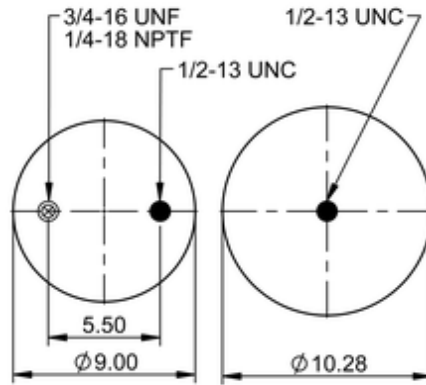

9 10P-18.5 P 1113

78228

 lb	14.1 lb
	9314011
	1/2-13 UNC: max. 35 lbf ft
	1/4-18 NPTF: max. 22 lbf ft
	3/4-16 UNF: max. 50 lbf ft

**OE Manufacturer/Part No.**

Manufacturer	Original Part No.	Model
SAF Holland	90557429	