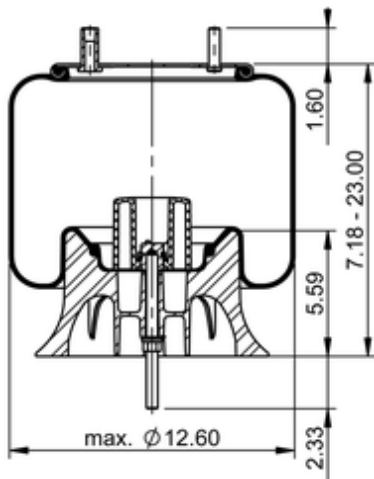

9 10P-18.5 A 998

78227

	16.8 lb
	68157
	9313361
	1/2-13 UNC: max. 35 lbf ft
	1/4-18 NPTF: max. 22 lbf ft
	3/4-16 UNF: max. 50 lbf ft

Cross-reference

Automann	1DK23M-A998
----------	-------------

OE Manufacturer/Part No.

Manufacturer	Original Part No.	Model
--------------	-------------------	-------

SAF Holland

90557374