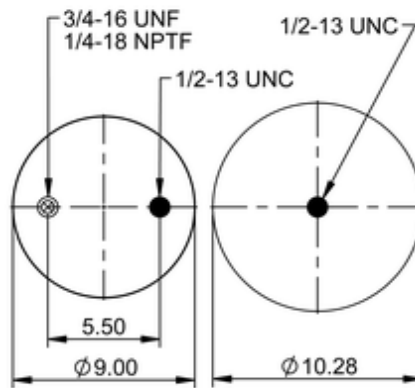

9 10P-18.5 A 998

78227

	16.8 lb
	68157
	9313361
	1/2-13 UNC: max. 35 lbf ft
	1/4-18 NPTF: max. 22 lbf ft
	3/4-16 UNF: max. 50 lbf ft

Cross-reference

Automann	1DK23M-A998
----------	-------------

OE Manufacturer/Part No.

Manufacturer	Original Part No.	Model
--------------	-------------------	-------

SAF Holland

90557374