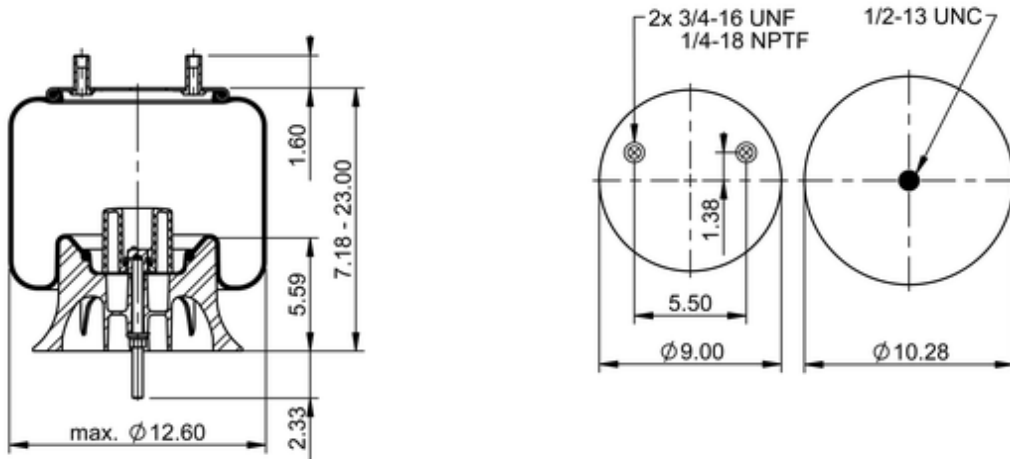

9 10P-18.5 A 888

68156

	16.3 lb
	9313361
	1/2-13 UNC: max. 35 lbf ft
	1/4-18 NPTF: max. 22 lbf ft
	3/4-16 UNF: max. 50 lbf ft

### Cross-reference

Triangle	AS-8888
TRP	AS08883
Automann	1DK23M-A888

OE Manufacturer/Part No.

<b>Manufacturer</b>	<b>Original Part No.</b>	<b>Model</b>
SAF Holland	90557369	