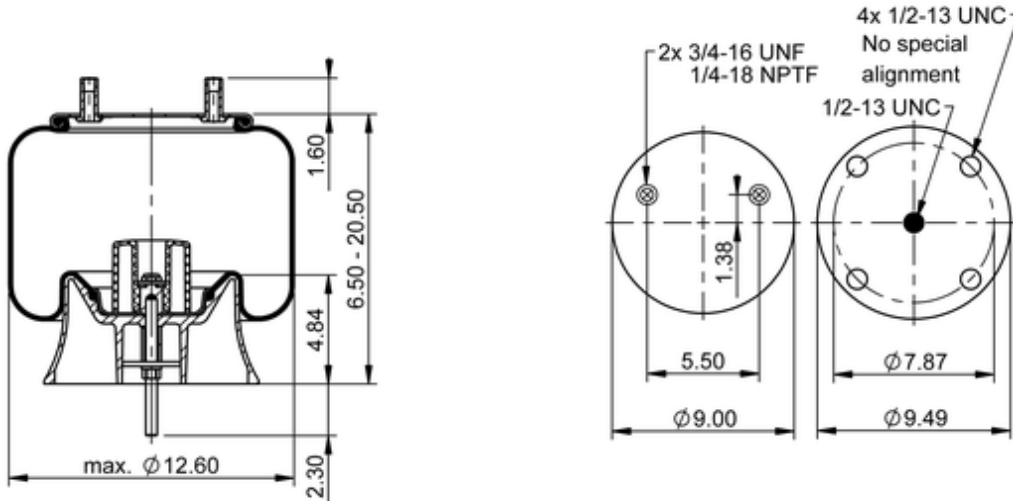

9 10P-16.5 A 926
68155

	16.1 lb
	9305281
	1/2-13 UNC: max. 35 lbf ft
	1/4-18 NPTF: max. 22 lbf ft
	3/4-16 UNF: max. 50 lbf ft

Cross-reference

Triangle	AS-8926
TRP	AS09263
Automann	1DK23K-A926

OE Manufacturer/Part No.

Manufacturer	Original Part No.	Model
SAF Holland	90557331	
SAF Holland	90557373	