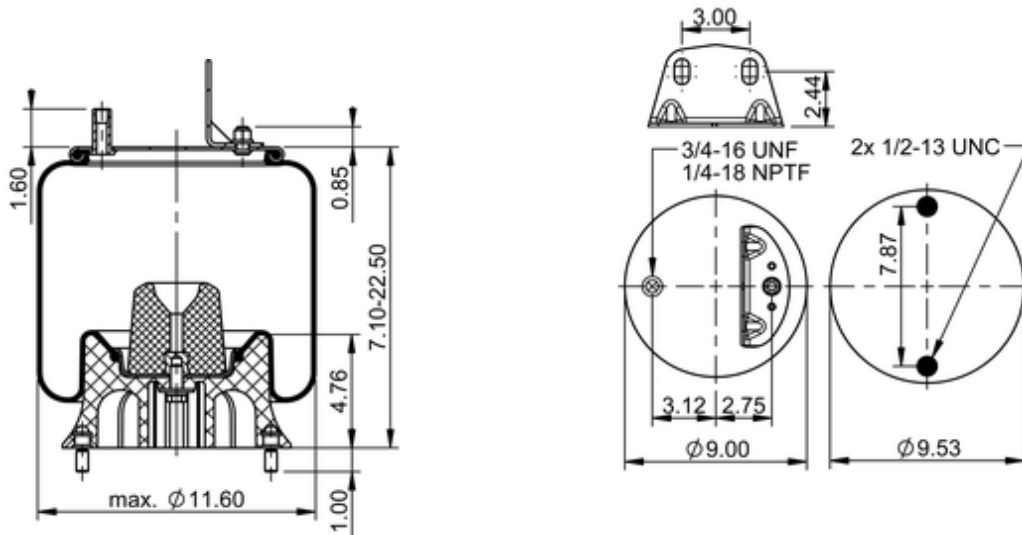

9 10LP-17.5 P 815 (BK)

600447

	15.5 lb
	65537
	9308245
	1/2-13 UNC: max. 35 lbf ft
	1/4-18 NPTF: max. 22 lbf ft
	3/4-16 UNF: max. 50 lbf ft

Cross-reference

TRP	AS08153
Automann	1DK23V-P815

OE Manufacturer/Part No.

Manufacturer	Original Part No.	Model
SAF Holland	90557351	