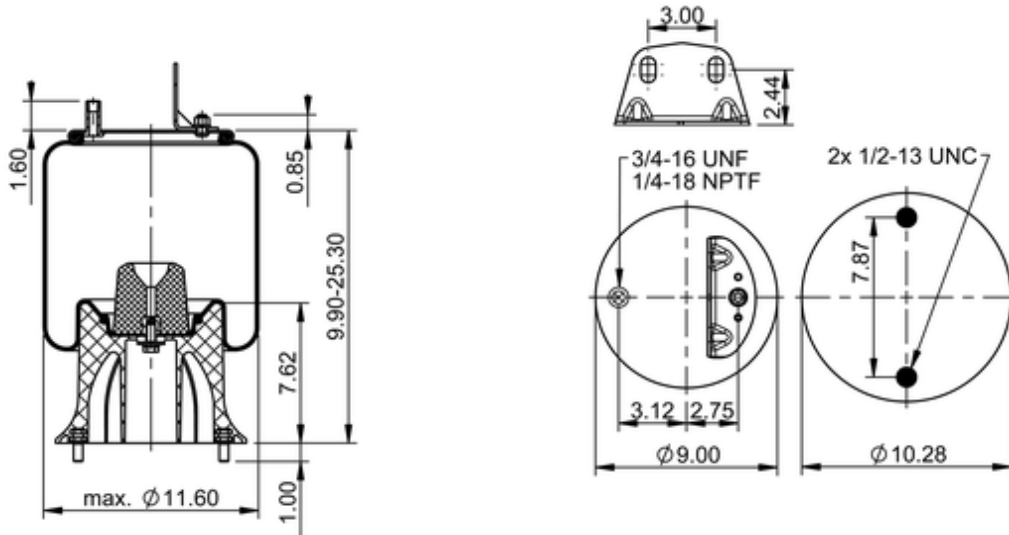

9 10LP-17.5 P 806 (BK)

600457

	16.7 lb
	65540
	9308244
	1/2-13 UNC: max. 35 lbf ft
	1/4-18 NPTF: max. 22 lbf ft
	3/4-16 UNF: max. 50 lbf ft

Cross-reference

TRP	AS08063
Automann	1DK23V-P806

OE Manufacturer/Part No.

Manufacturer	Original Part No.	Model
SAF Holland	90557347	