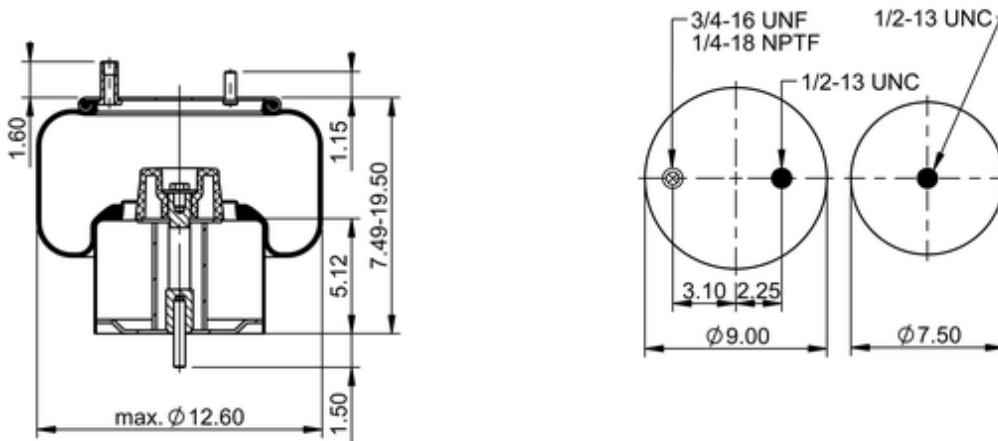

9 10JS-13 S 1104

78242

	17.9 lb
	9317375
	1/2-13 UNC: max. 35 lbf ft
	1/4-18 NPTF: max. 22 lbf ft
	3/4-16 UNF: max. 50 lbf ft

OE Manufacturer/Part No.

Manufacturer	Original Part No.	Model
Hendrickson	013675	