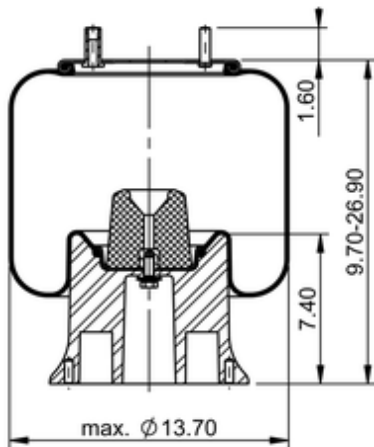

**9 10D-21 A 555**
**64377**

	19.7 lb
	9311399
	1/2-13 UNC: max. 35 lbf ft
	1/4-18 NPTF: max. 22 lbf ft
	3/4-16 UNF: max. 50 lbf ft

**Cross-reference**

Firestone Style	1T15V-11
Firestone No.	W01-358-9269
FleetPride	AS9269
Taurus	6371
Triangle	AS-8555
TRP	AS92690