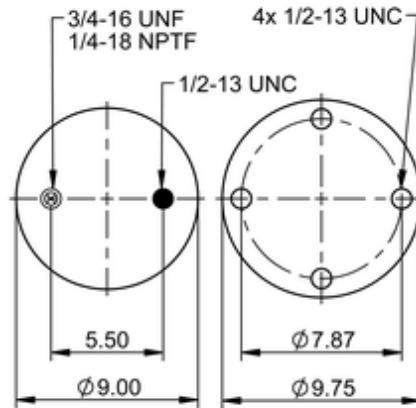

**9 10D-21 A 555**
**64377**

	19.7 lb
	9311399
	1/2-13 UNC: max. 35 lbf ft
	1/4-18 NPTF: max. 22 lbf ft
	3/4-16 UNF: max. 50 lbf ft

**Cross-reference**

Firestone Style	1T15V-11
Firestone No.	W01-358-9269
FleetPride	AS9269
Taurus	6371
Triangle	AS-8555
TRP	AS92690