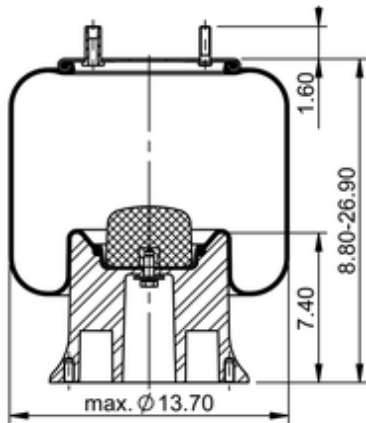

**9 10D-21 A 363**
**64376**

	19.4 lb
	9311399
	1/2-13 UNC: max. 35 lbf ft
	1/4-18 NPTF: max. 22 lbf ft
	3/4-16 UNF: max. 50 lbf ft

**Cross-reference**

Firestone Style	1T15V-11
Firestone No.	W01-358-9252
FleetPride	AS9252
Goodyear	1R13-116
Goodyear Flex No.	566263044
Taurus	6371

Triangle	AS-8363
Automann	1DK23S-9252

**OE Manufacturer/Part No.**

<b>Manufacturer</b>	<b>Original Part No.</b>	<b>Model</b>
Ridewell	1003589252C	