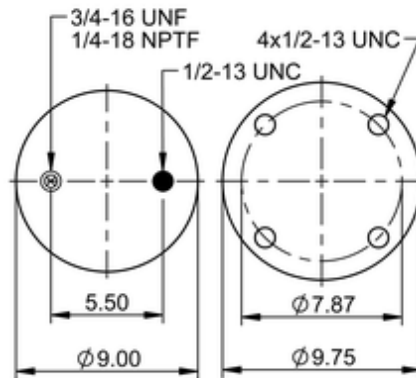

**9 10D-21 A 363**
**64376**

	19.4 lb
	9311399
	1/2-13 UNC: max. 35 lbf ft
	1/4-18 NPTF: max. 22 lbf ft
	3/4-16 UNF: max. 50 lbf ft

**Cross-reference**

Firestone Style	1T15V-11
Firestone No.	W01-358-9252
FleetPride	AS9252
Goodyear	1R13-116
Goodyear Flex No.	566263044
Taurus	6371