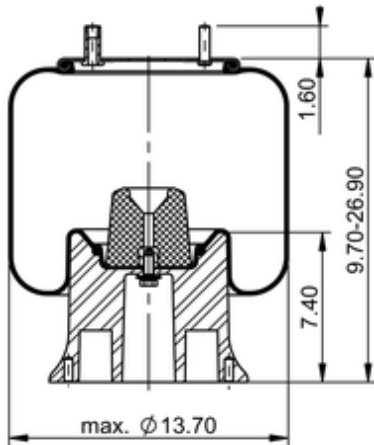

9 10D-21 A 324
64375

| | |
|--|-----------------------------|
| | 19.7 lb |
| | 9311399 |
| | 1/2-13 UNC: max. 35 lbf ft |
| | 1/4-18 NPTF: max. 22 lbf ft |
| | 3/4-16 UNF: max. 50 lbf ft |

Cross-reference

| | |
|----------|-------------|
| Triangle | AS-8324 |
| TRP | AS92500 |
| Automann | 1DK23S-9250 |

OE Manufacturer/Part No.

| Manufacturer | Original Part No. | Model |
|---------------------|--------------------------|--------------|
| Ridewell | 1003589250C | |
| SAF Holland | 57009250 | |
| Watson & Chalin | AS-0096 | |
| Granning | 6427 | |