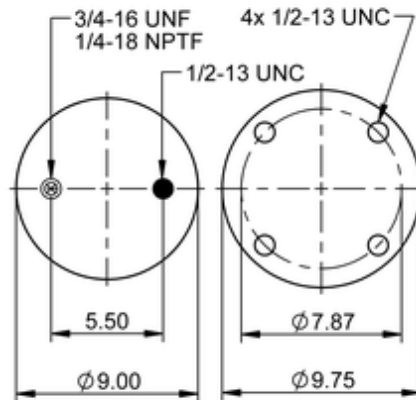

9 10D-21 A 324
64375

| | |
|--|-----------------------------|
| | 19.7 lb |
| | 9311399 |
| | 1/2-13 UNC: max. 35 lbf ft |
| | 1/4-18 NPTF: max. 22 lbf ft |
| | 3/4-16 UNF: max. 50 lbf ft |

Cross-reference