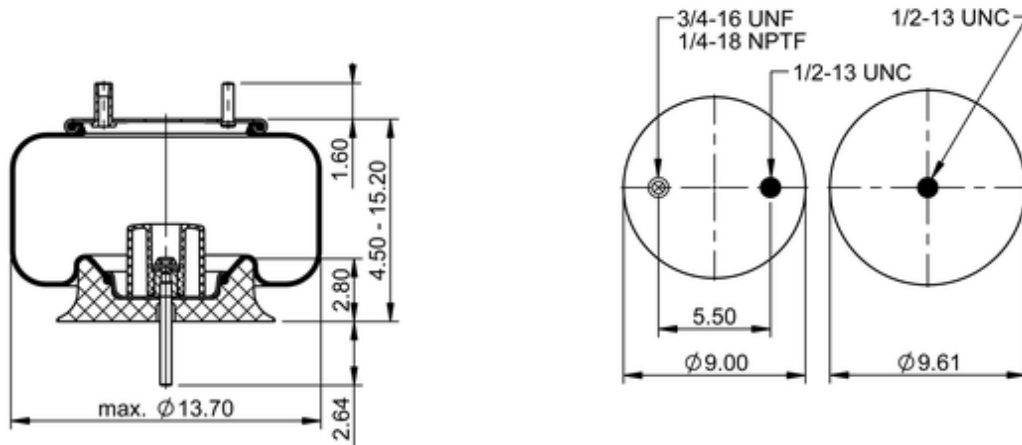

9 10C-13.5 P 1082
78225

	10.4 lb
	9314157
	1/2-13 UNC: max. 35 lbf ft
	1/4-18 NPTF: max. 22 lbf ft
	3/4-16 UNF: max. 50 lbf ft

Cross-reference

TRP	AS10823
-----	---------

OE Manufacturer/Part No.

Manufacturer	Original Part No.	Model
SAF Holland	90557428	