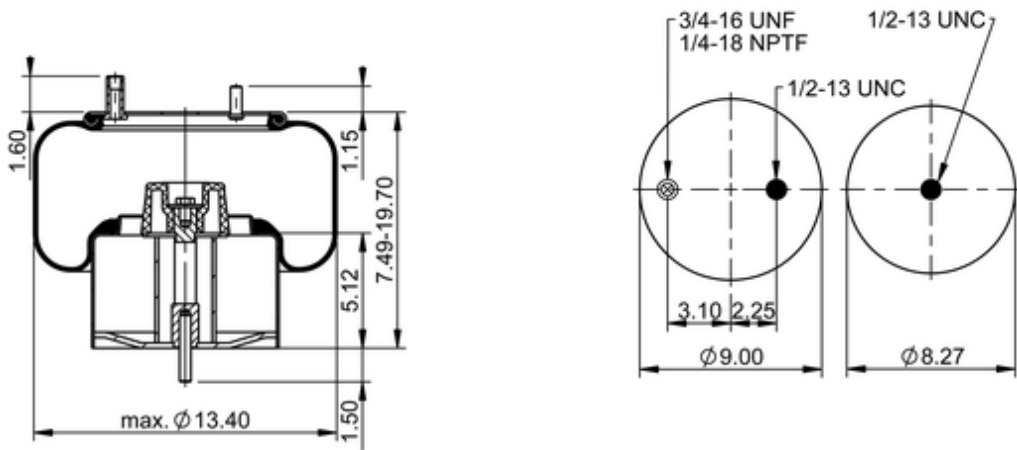

9 10BS-14 S 1096

78243

	20.1 lb
	9317374
	1/2-13 UNC: max. 35 lbf ft
	1/4-18 NPTF: max. 22 lbf ft
	3/4-16 UNF: max. 50 lbf ft

OE Manufacturer/Part No.

Manufacturer	Original Part No.	Model
Hendrickson	013676	