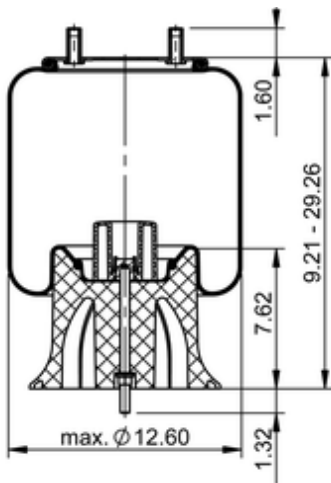

**9 10BP-22 P 739**
**64695**

	16.2 lb
	9306248
	1/2-13 UNC: max. 35 lbf ft
	1/4-18 NPTF: max. 22 lbf ft
	3/4-16 UNF: max. 50 lbf ft

**Cross-reference**

Firestone Style	1T15MBTW-12
Firestone No.	W01-358-9645
FleetPride	AS9645
Taurus	6421
Triangle	AS-8739
TRP	AS96450

Automann	1DK23U-9645
----------	-------------

**OE Manufacturer/Part No.**

<b>Manufacturer</b>	<b>Original Part No.</b>	<b>Model</b>
Hendrickson	S-23612	