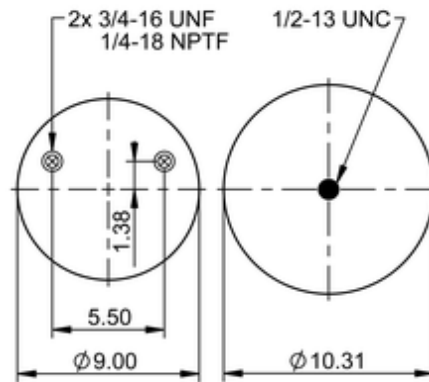

**9 10BP-22 P 739**
**64695**

	16.2 lb
	9306248
	1/2-13 UNC: max. 35 lbf ft
	1/4-18 NPTF: max. 22 lbf ft
	3/4-16 UNF: max. 50 lbf ft

**Cross-reference**

Firestone Style	1T15MBTW-12
Firestone No.	W01-358-9645
FleetPride	AS9645
Taurus	6421
Triangle	AS-8739
TRP	AS96450

Automann	1DK23U-9645
----------	-------------

**OE Manufacturer/Part No.**

<b>Manufacturer</b>	<b>Original Part No.</b>	<b>Model</b>
Hendrickson	S-23612	