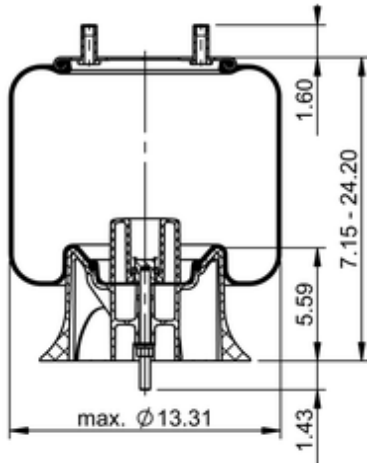

9 10BP-20 P 738
64694

	13.5 lb
	9314552
	1/2-13 UNC: max. 35 lbf ft
	1/4-18 NPTF: max. 22 lbf ft
	3/4-16 UNF: max. 50 lbf ft

Cross-reference

Firestone Style	1T15MBTW-10
Firestone No.	W01-358-9646
FleetPride	AS9646
Taurus	6427
Triangle	AS-8564
TRP	AS96460

Automann	1DK23R-9646
----------	-------------

OE Manufacturer/Part No.

Manufacturer	Original Part No.	Model
Hendrickson	S-23611	