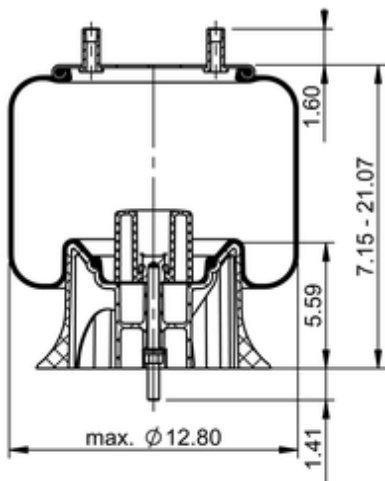

9 10BP-16 P 569
64693

	12.8 lb
	9314552
	1/2-13 UNC: max. 35 lbf ft
	1/4-18 NPTF: max. 22 lbf ft
	3/4-16 UNF: max. 50 lbf ft

Cross-reference

Firestone Style	1T15MBTW-6
Firestone No.	W01-358-9644
FleetPride	AS9644
Goodyear	1R12-1182
Taurus	6428
Triangle	AS-8569

TRP	AS96440
Automann	1DK23J-9644

OE Manufacturer/Part No.

Manufacturer	Original Part No.	Model
Hendrickson	S-23721	