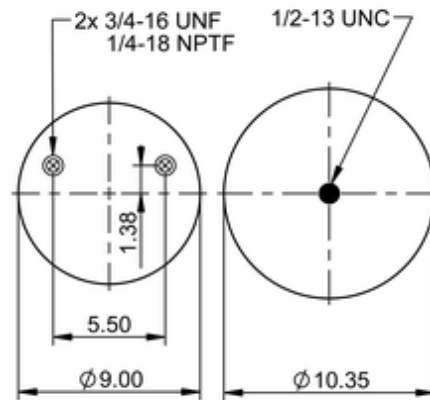

9 10BP-16 P 569
64693

	12.8 lb
	9314552
	1/2-13 UNC: max. 35 lbf ft
	1/4-18 NPTF: max. 22 lbf ft
	3/4-16 UNF: max. 50 lbf ft

Cross-reference

Firestone Style	1T15MBTW-6
Firestone No.	W01-358-9644
FleetPride	AS9644
Goodyear	1R12-1182
Taurus	6428
Triangle	AS-8569

TRP	AS96440
Automann	1DK23J-9644

OE Manufacturer/Part No.

Manufacturer	Original Part No.	Model
Hendrickson	S-23721	