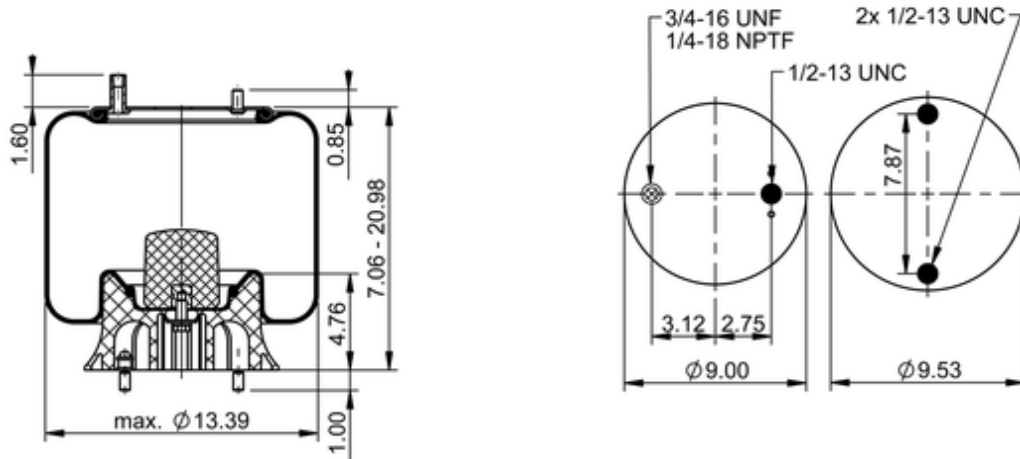

**9 10B-17.5 P 554 (BK)**
**69652**

	14.3 lb
	9308245
	1/2-13 UNC: max. 35 lbf ft
	1/4-18 NPTF: max. 22 lbf ft
	3/4-16 UNF: max. 50 lbf ft

**Cross-reference**

Firestone Style	1T15V-8
Firestone No.	W01-358-9491
FleetPride	AS9491
Goodyear	1R12-373
Goodyear	1R12-553
Goodyear Flex No.	566243038

TRP	AS94910
Automann	1DK23Q-9491

**OE Manufacturer/Part No.**

<b>Manufacturer</b>	<b>Original Part No.</b>	<b>Model</b>
SAF Holland	90557206	