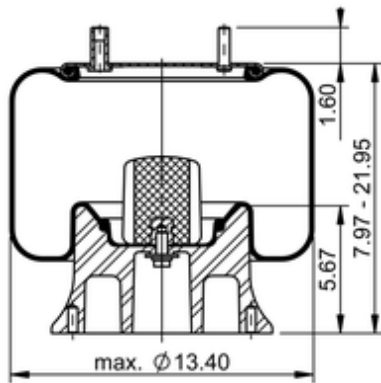

9 10B-17.5 A 323
64371

	17.1 lb
	9311400
	1/2-13 UNC: max. 35 lbf ft
	1/4-18 NPTF: max. 22 lbf ft
	3/4-16 UNF: max. 50 lbf ft

Cross-reference

Firestone Style	1T15V-8
Firestone No.	W01-358-9275
FleetPride	AS9275
Goodyear	1R13-117
Goodyear Flex No.	566263043
Taurus	6369

Triangle	AS-8323
TRP	AS92750
Automann	1DK23Q-9275

OE Manufacturer/Part No.

Manufacturer	Original Part No.	Model
Reyco	6248	
Loadguard	SC2464	
Ridewell	1003589275C	
SAF Holland	57009275	