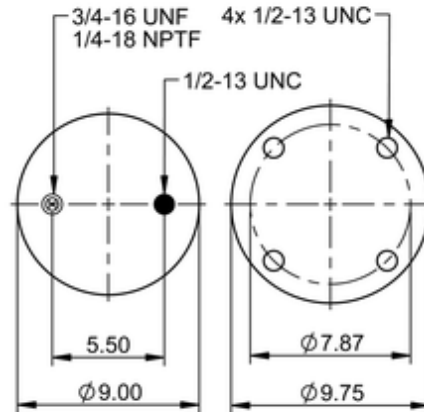

9 10B-17.5 A 323
64371

	17.1 lb
	9311400
	1/2-13 UNC: max. 35 lbf ft
	1/4-18 NPTF: max. 22 lbf ft
	3/4-16 UNF: max. 50 lbf ft

Cross-reference

Firestone Style	1T15V-8
Firestone No.	W01-358-9275
FleetPride	AS9275
Goodyear	1R13-117
Goodyear Flex No.	566263043
Taurus	6369

Triangle	AS-8323
TRP	AS92750
Automann	1DK23Q-9275

OE Manufacturer/Part No.

Manufacturer	Original Part No.	Model
Reyco	6248	
Loadguard	SC2464	
Ridewell	1003589275C	
SAF Holland	57009275	