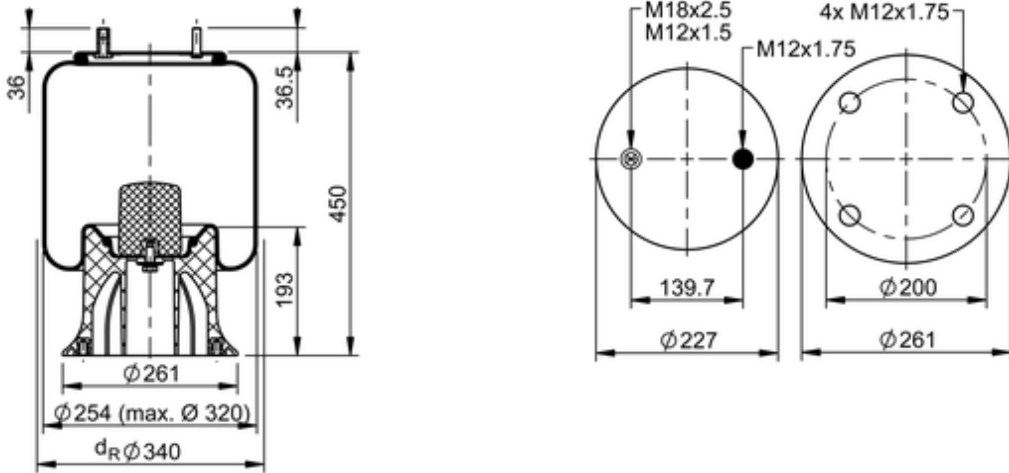

9 10-21 P 958 Brazil
67544

	16.8 lb
	9309660
	1/4-18 NPTF: max. 22 lbf ft
	M12x1.75: max. 35 lbf ft
	M18: max. 35 lbf ft

Cross-reference

Firestone Style	1T15M-11
Firestone No.	W01-095-0454
Airtech Ref.	137252
Airtech No.	39321-03C