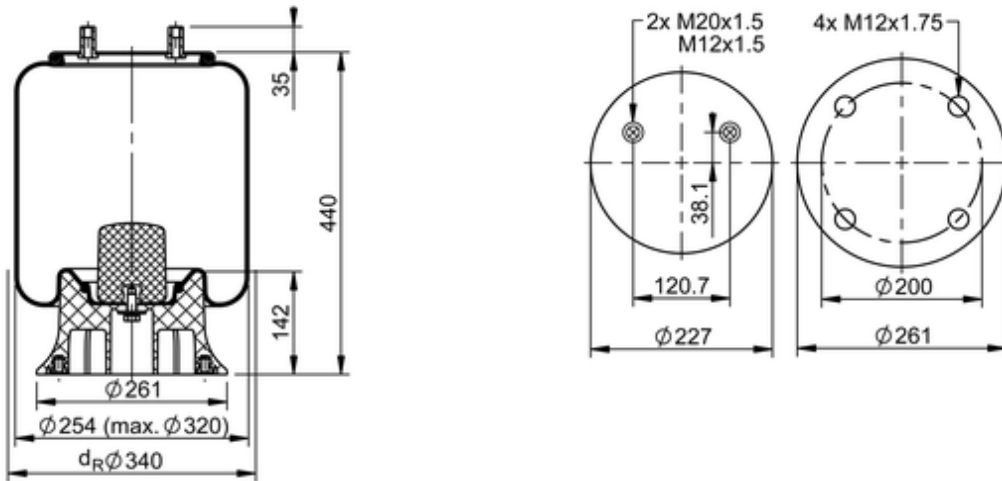

**9 10-21 P 956 Brazil**
**67537**

	15.7 lb
	9309661
	M12x1.5: max. 22 lbf ft
	M12x1.75: max. 35 lbf ft
	M18: max. 35 lbf ft

**Cross-reference**

Firestone Style	1T15M-11
Firestone No.	W01-095-0530
Goodyear	556 0 2 8797
Goodyear Flex No.	556 0 3 8091
Airtech Ref.	130372
Airtech No.	39321-06C