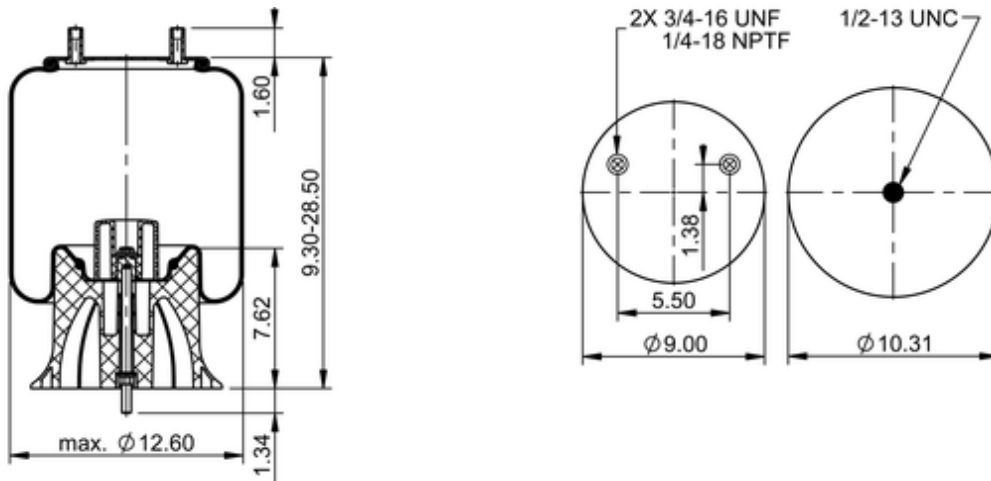

9 10-21 P 900
77809

	15.7 lb
	9306248
	1/2-13 UNC: max. 35 lbf ft
	1/4-18 NPTF: max. 22 lbf ft
	3/4-16 UNF: max. 50 lbf ft

Cross-reference

TRP	AS09003
Automann	1DK23N-P900

OE Manufacturer/Part No.

Manufacturer	Original Part No.	Model
--------------	-------------------	-------