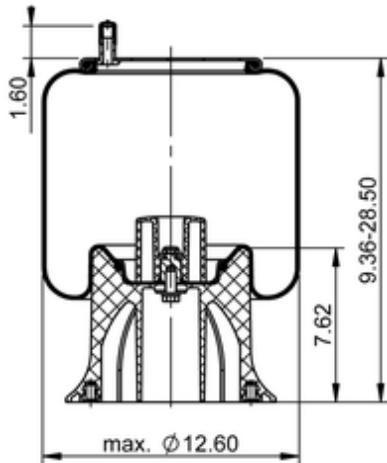

9 10-21 P 817

65649

	16.3 lb
	9308129
	1/2-13 UNC: max. 35 lbf ft
	1/4-18 NPTF: max. 22 lbf ft
	3/4-16 UNF: max. 50 lbf ft

Cross-reference

Goodyear	1R12-609
Goodyear Flex No.	566243090
Automann	1DK23N-P817

OE Manufacturer/Part No.

Manufacturer	Original Part No.	Model
Tuthill	704671-02	