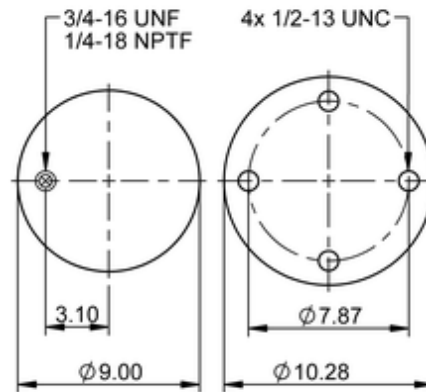

9 10-21 P 817

65649

	16.3 lb
	9308129
	1/2-13 UNC: max. 35 lbf ft
	1/4-18 NPTF: max. 22 lbf ft
	3/4-16 UNF: max. 50 lbf ft

Cross-reference

Goodyear	1R12-609
Goodyear Flex No.	566243090
Automann	1DK23N-P817