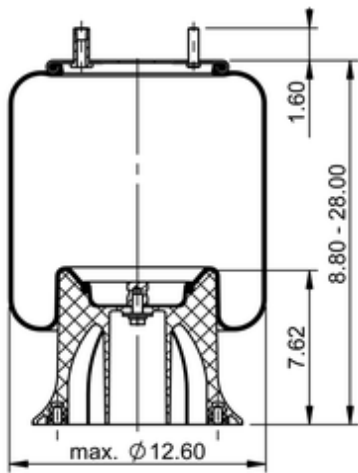

9 10-21 P 511
64385

	15.2 lb
	9308129
	1/2-13 UNC: max. 35 lbf ft
	1/4-18 NPTF: max. 22 lbf ft
	3/4-16 UNF: max. 50 lbf ft

Cross-reference

Firestone Style	1T15M-11
Firestone No.	W01-358-9338
Goodyear	1R12-637
Goodyear Flex No.	566243090
Taurus	6373
Triangle	AS-8511

TRP	AS93380
Automann	1DK23N-9338

OE Manufacturer/Part No.

Manufacturer	Original Part No.	Model
---------------------	--------------------------	--------------