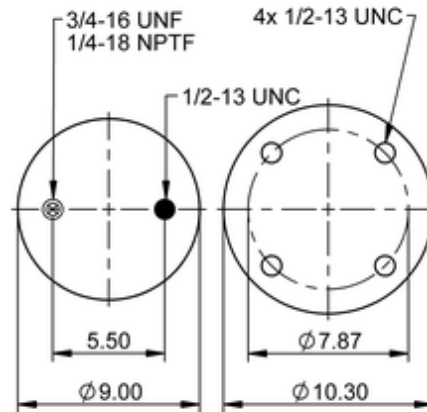

9 10-21 P 511
64385

	15.2 lb
	9308129
	1/2-13 UNC: max. 35 lbf ft
	1/4-18 NPTF: max. 22 lbf ft
	3/4-16 UNF: max. 50 lbf ft

Cross-reference

Firestone Style	1T15M-11
Firestone No.	W01-358-9338
Goodyear	1R12-637
Goodyear Flex No.	566243090
Taurus	6373
Triangle	AS-8511