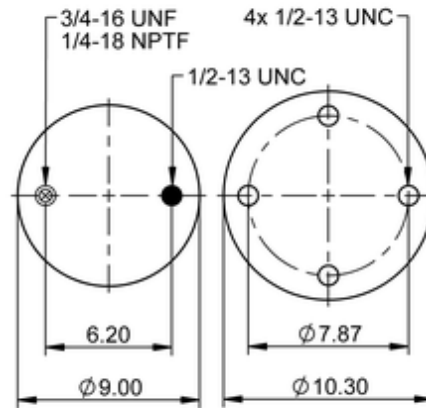

9 10-21 P 361
64291

	17.4 lb
	9308129
	1/2-13 UNC: max. 35 lbf ft
	1/4-18 NPTF: max. 22 lbf ft
	3/4-16 UNF: max. 50 lbf ft

Cross-reference

Firestone Style	1T15M-11
FleetPride	AS9321
Taurus	6373
Triangle	AS-8361
TRP	AS93210
Automann	1DK23N-9321

Airtech No.	39321P
-------------	--------

OE Manufacturer/Part No.

Manufacturer	Original Part No.	Model
Hendrickson	NS501304	
Ridewell	1003589321C	
Brake & Wheel	M3545	
Watson & Chalin	AS-0036	
Volvo	85101160	
SAF Holland	57009321	
Granning	7640	
Dayton	352-9321	
Hendrickson	B-14249	
Loadguard	SC2120	