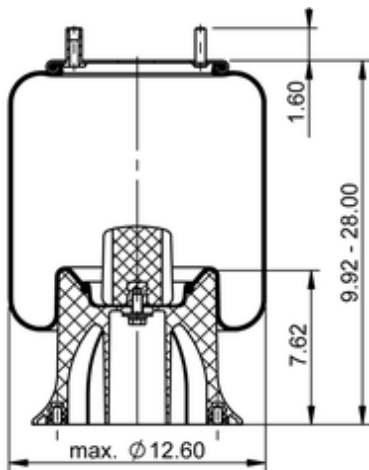

9 10-21 P 361
64291

	17.4 lb
	9308129
	1/2-13 UNC: max. 35 lbf ft
	1/4-18 NPTF: max. 22 lbf ft
	3/4-16 UNF: max. 50 lbf ft

Cross-reference

Firestone Style	1T15M-11
FleetPride	AS9321
Taurus	6373
Triangle	AS-8361
TRP	AS93210
Automann	1DK23N-9321

Airtech No.	39321P
-------------	--------

OE Manufacturer/Part No.

Manufacturer	Original Part No.	Model
Hendrickson	NS501304	
Ridewell	1003589321C	
Brake & Wheel	M3545	
Watson & Chalin	AS-0036	
Volvo	85101160	
SAF Holland	57009321	
Granning	7640	
Dayton	352-9321	
Hendrickson	B-14249	
Loadguard	SC2120	