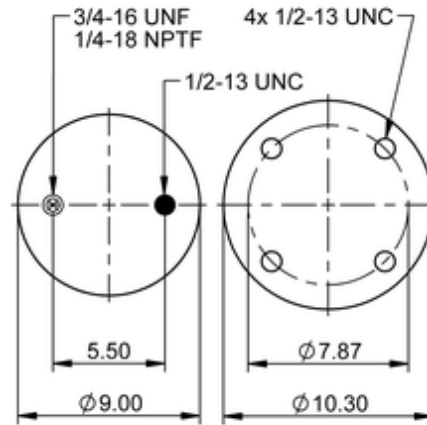

9 10-21 P 360
64382

	17.4 lb
	9308129
	1/2-13 UNC: max. 35 lbf ft
	1/4-18 NPTF: max. 22 lbf ft
	3/4-16 UNF: max. 50 lbf ft

Cross-reference

Firestone Style	1T15M-11
Firestone No.	W01-358-9320
FleetPride	AS9320
Goodyear	1R12-363
Goodyear	1R12-663
Goodyear Flex No.	566243090