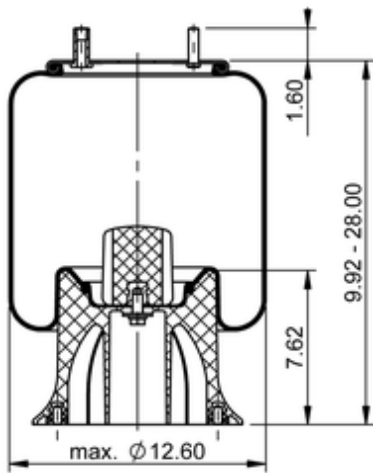

9 10-21 P 360
64382

	17.4 lb
	9308129
	1/2-13 UNC: max. 35 lbf ft
	1/4-18 NPTF: max. 22 lbf ft
	3/4-16 UNF: max. 50 lbf ft

Cross-reference

Firestone Style	1T15M-11
Firestone No.	W01-358-9320
FleetPride	AS9320
Goodyear	1R12-363
Goodyear	1R12-663
Goodyear Flex No.	566243090

Taurus	6373
Triangle	AS-8360
TRP	AS93200
Automann	1DK23N-9320

OE Manufacturer/Part No.

Manufacturer	Original Part No.	Model
Loadguard	SC2774	
SAF Holland	90557099	
Silent Drive	AS-9320	
Ridewell	1003589320C	
Reyco	24520-01	