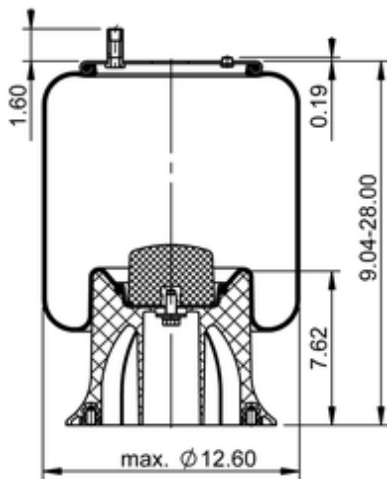

9 10-21 P 1581
601035

	15.7 lb
	9308129
	1/2-13 UNC: max. 35 lbf ft
	1/4-18 NPTF: max. 22 lbf ft
	3/4-16 UNC: max. 50 lbf ft

Cross-reference

Goodyear	1R12-599
Goodyear Flex No.	566-24-3-090
TRP	AS15813

OE Manufacturer/Part No.