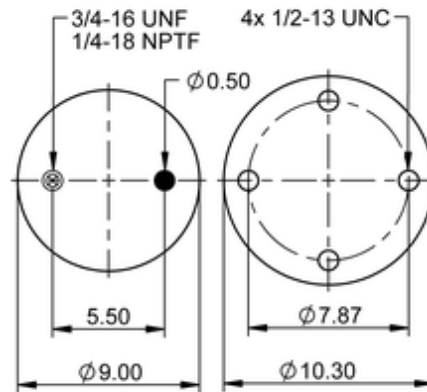

9 10-21 P 1581
601035

	15.7 lb
	9308129
	1/2-13 UNC: max. 35 lbf ft
	1/4-18 NPTF: max. 22 lbf ft
	3/4-16 UNC: max. 50 lbf ft

Cross-reference

Goodyear	1R12-599
Goodyear Flex No.	566-24-3-090
TRP	AS15813

OE Manufacturer/Part No.