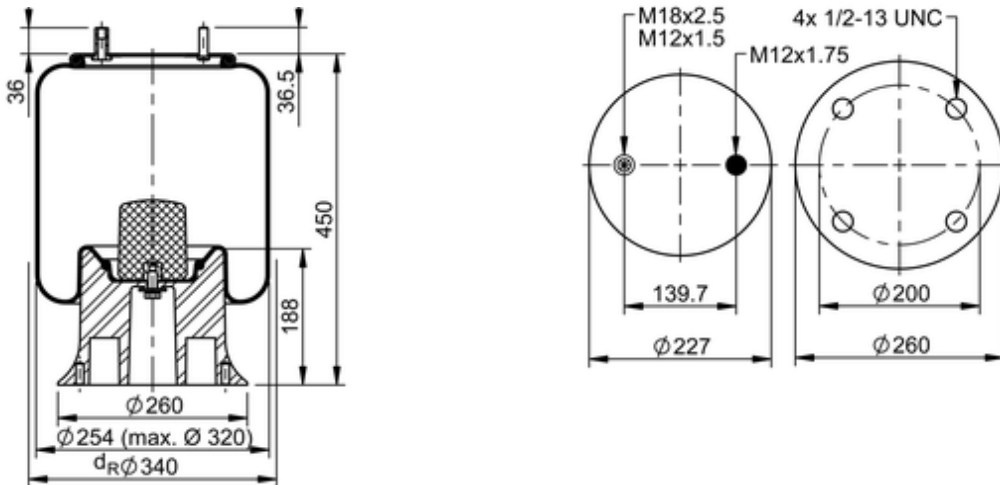

9 10-21 A 958 Brazil
67545

	20 lb
	9312694
	1/4-18 NPTF: max. 22 lbf ft
	M12x1.75: max. 35 lbf ft
	M20x1.5: max. 50 lbf ft

Cross-reference

Firestone Style	1T15M-11
Firestone No.	W01-095-0454
Airtech Ref.	137252
Airtech No.	39321-03C