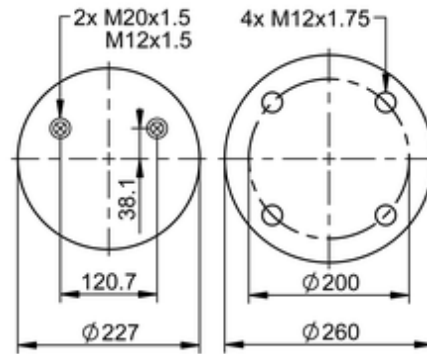

9 10-21 A 956 Brazil
67538

	18.1 lb
	9305213
	M12x1.5: max. 22 lbf ft
	M12x1.75: max. 35 lbf ft
	M18: max. 35 lbf ft

Cross-reference

Firestone Style	1T15M-11
Firestone No.	W01-095-0530
Goodyear	556 0 2 8797
Goodyear Flex No.	556 0 3 8091
Airtech Ref.	130372
Airtech No.	39321-06C