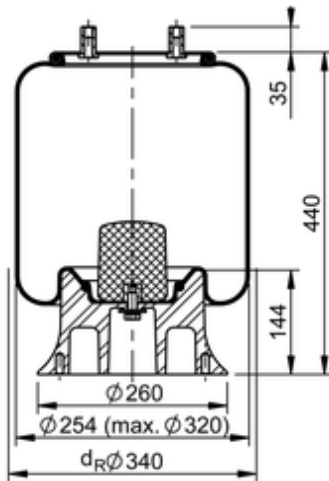

9 10-21 A 956 Brazil
67538

	18.1 lb
	9305213
	M12x1.5: max. 22 lbf ft
	M12x1.75: max. 35 lbf ft
	M18: max. 35 lbf ft

Cross-reference

Firestone Style	1T15M-11
Firestone No.	W01-095-0530
Goodyear	556 0 2 8797
Goodyear Flex No.	556 0 3 8091
Airtech Ref.	130372
Airtech No.	39321-06C

Suspentech flex	ST 142K
Suspentech system	ST 142

OE Manufacturer/Part No.

Manufacturer	Original Part No.	Model
FACCHINI	0308501721	