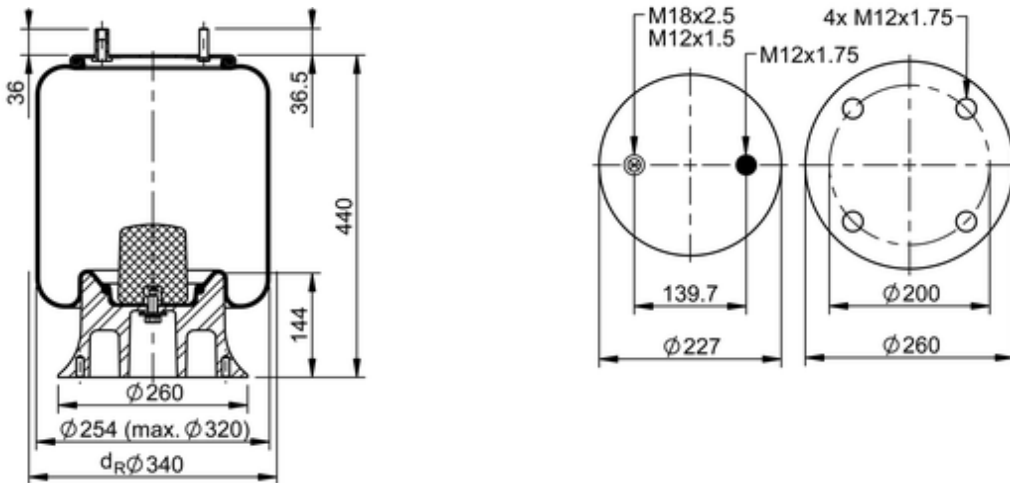

9 10-21 A 955 Brazil
67535

	18.1 lb
	9305213
	M12x1.5: max. 22 lbf ft
	M12x1.75: max. 35 lbf ft
	M18: max. 35 lbf ft

Cross-reference

Firestone Style	1T15M-11
Firestone No.	W01-095-0501
Suspentech flex	ST 059K
Suspentech system	ST 059