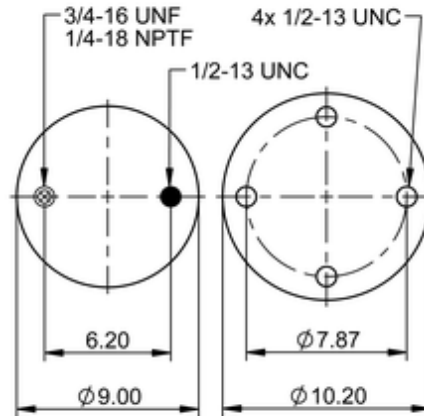

9 10-21 A 361
64715

	20 lb
	9305198
	1/2-13 UNC: max. 35 lbf ft
	1/4-18 NPTF: max. 22 lbf ft
	3/4-16 UNF: max. 50 lbf ft

Cross-reference

Primeride	AS PR9M21 9321
Firestone Style	1T15M-11
Firestone No.	W01-358-9321
FleetPride	AS9321
Goodyear	1R12-335
Goodyear Flex No.	566243090