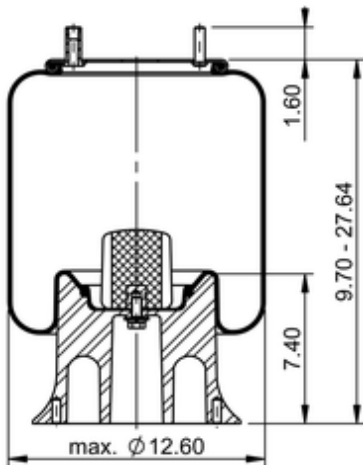

9 10-21 A 361
64715

	20 lb
	9305198
	1/2-13 UNC: max. 35 lbf ft
	1/4-18 NPTF: max. 22 lbf ft
	3/4-16 UNF: max. 50 lbf ft

Cross-reference

Primeride	AS PR9M21 9321
Firestone Style	1T15M-11
Firestone No.	W01-358-9321
FleetPride	AS9321
Goodyear	1R12-335
Goodyear Flex No.	566243090

Taurus	6373
Triangle	AS-8361
Automann	1DK23N-9321A
Airtech No.	39321K
Road Choice	RC9M21 9321

OE Manufacturer/Part No.

Manufacturer	Original Part No.	Model
Brake & Wheel	M3545	
Ridewell	1003589321C	
Hendrickson	NS501304	
Watson & Chalin	AS-0036-G	
Dayton	352-9321	
Granning	7640	
SAF Holland	57009321	
Volvo	85101160	
Hendrickson	B-14249	
Loadguard	SC2120	