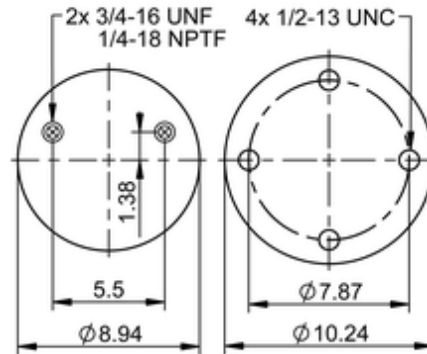

9 10-21 A 082 Brazil

600453

	16.7 lb
	68416
	9305198
	1/2-13 UNC: max. 35 lbf ft
	1/4-18 NPTF: max. 22 lbf ft
	3/4-16 UNF: max. 50 lbf ft

Cross-reference

TRP	AS00823
Automann	1DK23N-A082

OE Manufacturer/Part No.

Manufacturer	Original Part No.	Model
SAF Holland	90557388	