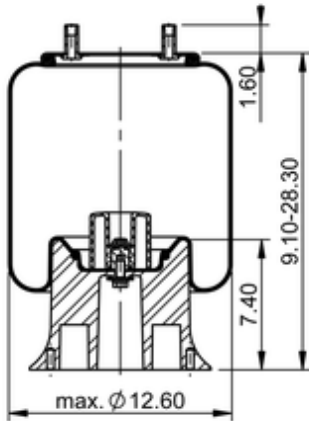

9 10-21 A 082 Brazil

600453

	16.7 lb
	68416
	9305198
	1/2-13 UNC: max. 35 lbf ft
	1/4-18 NPTF: max. 22 lbf ft
	3/4-16 UNF: max. 50 lbf ft

Cross-reference

TRP	AS00823
Automann	1DK23N-A082

OE Manufacturer/Part No.

Manufacturer	Original Part No.	Model
SAF Holland	90557388	