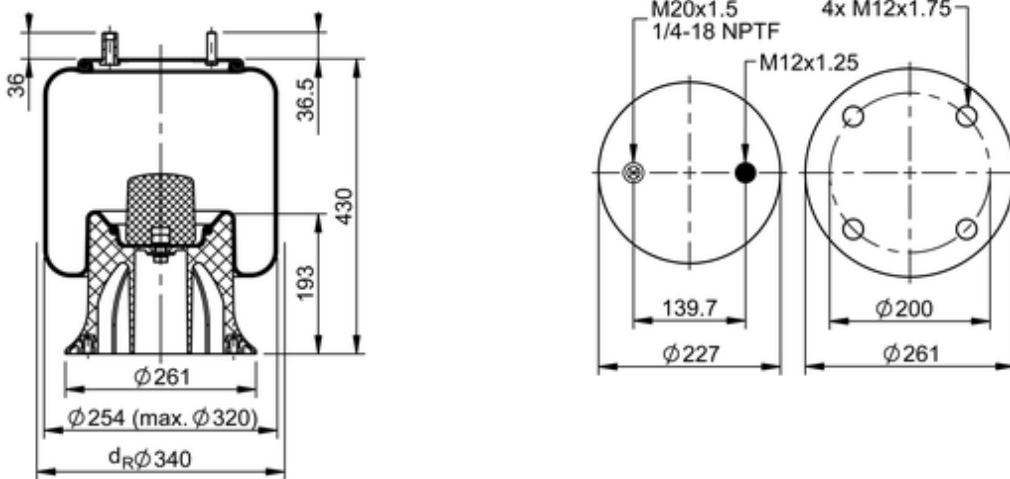

9 10-19 P 993 Brazil
70392

	16.3 lb
	9309660
	1/4-18 NPTF: max. 22 lbf ft
	M12x1.75: max. 35 lbf ft
	M20x1.5: max. 35 lbf ft

Cross-reference

Firestone Style	1T15M-9
Firestone No.	W01-095-0465
Airtech Ref.	136892
Airtech No.	34159-21C ALU