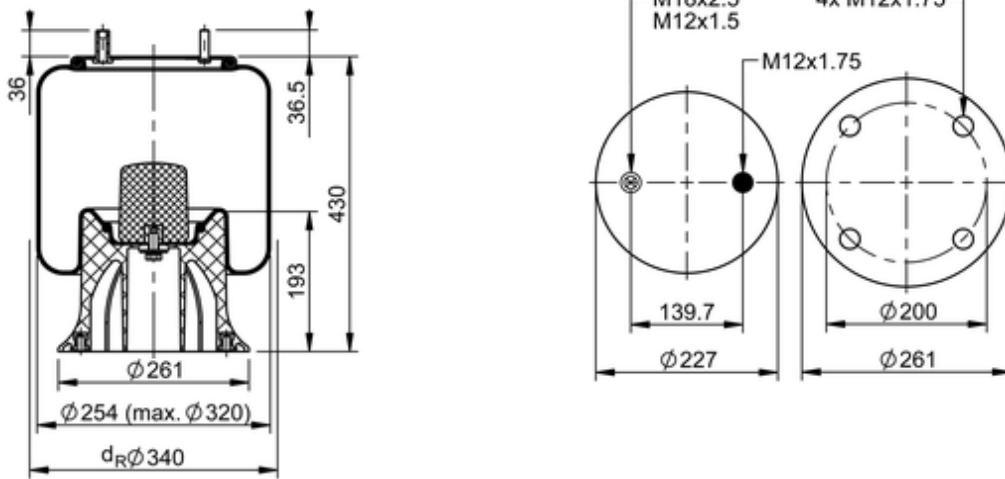

9 10-19 P 990 Brazil
70389

	17.6 lb
	9309660
	M12x1.5: max. 22 lbf ft
	M12x1.75: max. 35 lbf ft
	M18: max. 35 lbf ft

Cross-reference

Firestone Style	1T15M-9
Firestone No.	W01-095-0294
Firestone No.	W01-095-0665
Goodyear	556 0 2 8582
Goodyear Flex No.	556 0 3 8084
Airtech Ref.	136382

Airtech No.	34159-15C ALU
Flexyon system	XY 6098

OE Manufacturer/Part No.

Manufacturer	Original Part No.	Model
FACCHINI	0308501718	