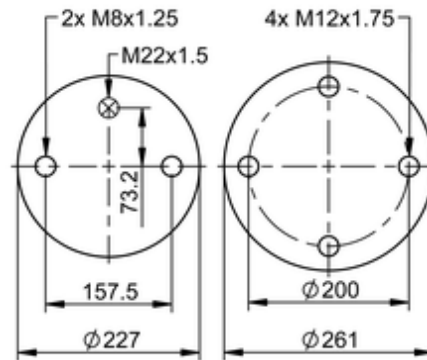

**9 10-19 P 989 Brazil**
**70388**

	16.5 lb
	9309660
	M12x1.75: max. 35 lbf ft
	M22x1.5: max. 22 lbf ft
	M8: max. 20 lbf ft

**Cross-reference**

Firestone Style	1T15M-9
Firestone No.	W01-095-0293
Goodyear	556 0 2 8665
Goodyear Flex No.	556 0 3 8084
Suspentech flex	ST 154K
Suspentech system	ST 154

**OE Manufacturer/Part No.**

<b>Manufacturer</b>	<b>Original Part No.</b>	<b>Model</b>
Scania	SCANIA 143	