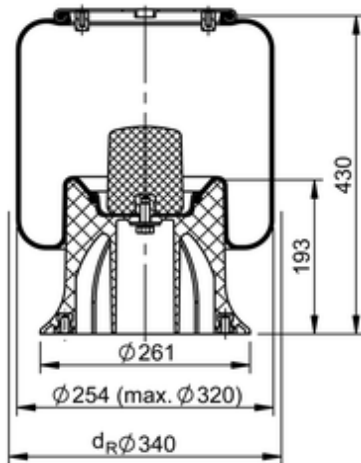

**9 10-19 P 989 Brazil**
**70388**

	16.5 lb
	9309660
	M12x1.75: max. 35 lbf ft
	M22x1.5: max. 22 lbf ft
	M8: max. 20 lbf ft

**Cross-reference**

Firestone Style	1T15M-9
Firestone No.	W01-095-0293
Goodyear	556 0 2 8665
Goodyear Flex No.	556 0 3 8084
Suspentech flex	ST 154K
Suspentech system	ST 154

**OE Manufacturer/Part No.**

<b>Manufacturer</b>	<b>Original Part No.</b>	<b>Model</b>
Scania	SCANIA 143	