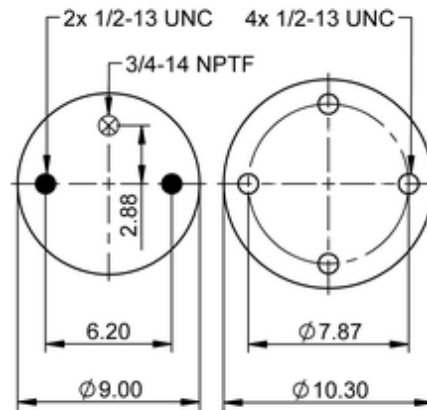

9 10-19 P 973
67703

	17.3 lb
	9308129
	1/2-13 UNC: max. 35 lbf ft
	3/4-14 NPTF: max. 22 lbf ft

Cross-reference

Goodyear	1R12-208
Goodyear Flex No.	566243066
Triangle	AS-8973
Automann	1DK23L-P973

OE Manufacturer/Part No.