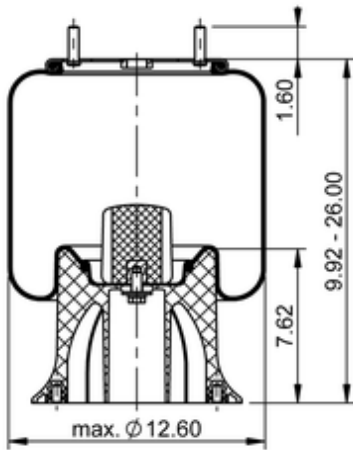

9 10-19 P 973
67703

	17.3 lb
	9308129
	1/2-13 UNC: max. 35 lbf ft
	3/4-14 NPTF: max. 22 lbf ft

Cross-reference

Goodyear	1R12-208
Goodyear Flex No.	566243066
Triangle	AS-8973
Automann	1DK23L-P973

OE Manufacturer/Part No.

Manufacturer	Original Part No.	Model
--------------	-------------------	-------