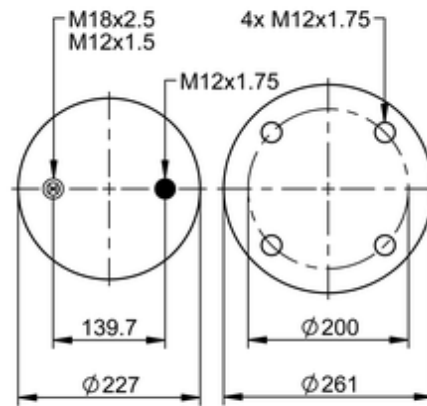

9 10-19 P 952 Brazil
67521

	15.4 lb
	9309661
	M12x1.5: max. 22 lbf ft
	M12x1.75: max. 35 lbf ft
	M18: max. 35 lbf ft

Cross-reference

Firestone Style	1T15M-9
Firestone No.	W01-095-0314
Goodyear	556 0 2 8666
Goodyear Flex No.	556 0 3 8084
Airtech Ref.	122767
Airtech No.	34159-15P