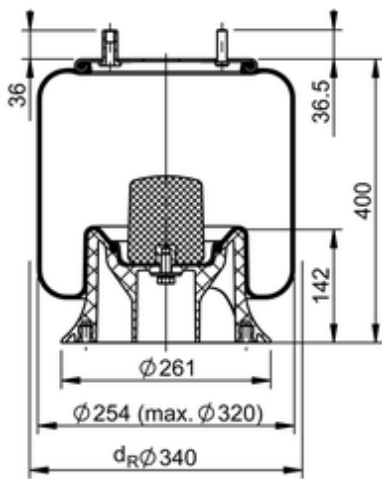

9 10-19 P 952 Brazil
67521

	15.4 lb
	9309661
	M12x1.5: max. 22 lbf ft
	M12x1.75: max. 35 lbf ft
	M18: max. 35 lbf ft

Cross-reference

Firestone Style	1T15M-9
Firestone No.	W01-095-0314
Goodyear	556 0 2 8666
Goodyear Flex No.	556 0 3 8084
Airtech Ref.	122767
Airtech No.	34159-15P

Flexyon system	XY 6126
Suspentech system	ST 035

OE Manufacturer/Part No.

Manufacturer	Original Part No.	Model
RANDON	212100301	
FACCHINI	0308501705	
HBZ	80006-03	