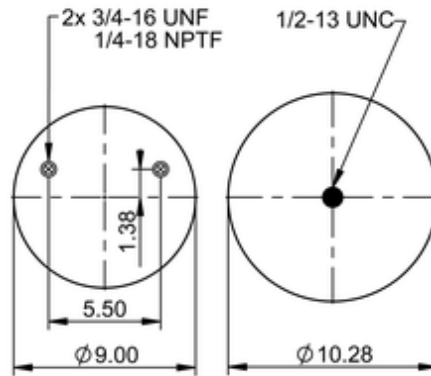

9 10-19 P 901
78223

	14.3 lb
	9308770
	1/2-13 UNC: max. 35 lbf ft
	1/4-18 NPTF: max. 22 lbf ft
	3/4-16 UNF: max. 50 lbf ft

Cross-reference

TRP	AS09013
Automann	1DK23L-P901

OE Manufacturer/Part No.

Manufacturer	Original Part No.	Model
--------------	-------------------	-------