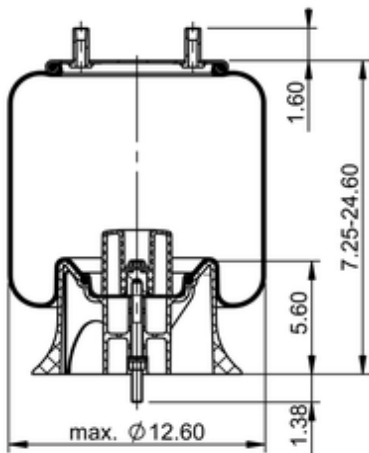

9 10-19 P 901
78223

	14.3 lb
	9308770
	1/2-13 UNC: max. 35 lbf ft
	1/4-18 NPTF: max. 22 lbf ft
	3/4-16 UNF: max. 50 lbf ft

Cross-reference

TRP	AS09013
Automann	1DK23L-P901

OE Manufacturer/Part No.

Manufacturer	Original Part No.	Model
--------------	-------------------	-------