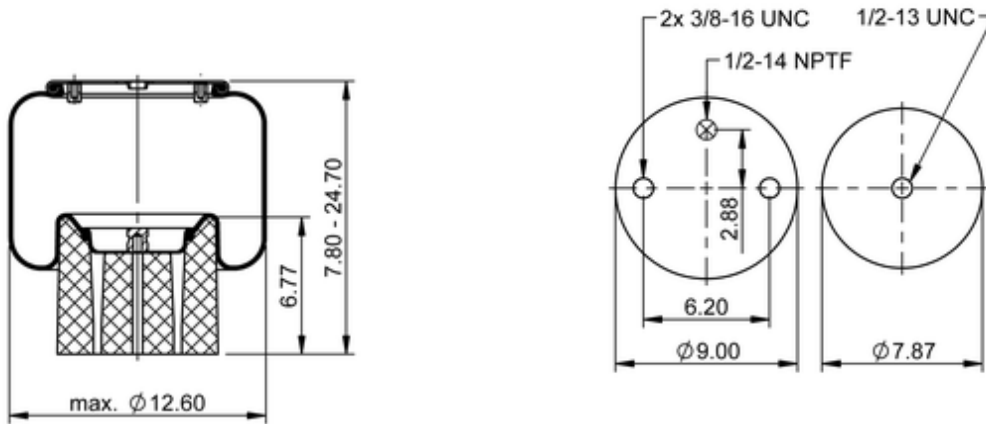

**9 10-19 P 898**
**66666**

	13.6 lb
	9308765
	1/2-13 UNC: max. 35 lbf ft
	1/2-14 NPTF: max. 22 lbf ft
	3/8-16 UNC: max. 20 lbf ft

**Cross-reference**

Primeride	AS PR9M19 8864
Firestone Style	1T15M-9
Firestone No.	W01-358-8864
FleetPride	AS8864
Goodyear Flex No.	566-24-3-172
Triangle	AS-8898

TRP	AS88640
Automann	1DK23L-8864
GY Springride	1R12-1097
Road Choice	AS8864

**OE Manufacturer/Part No.**

<b>Manufacturer</b>	<b>Original Part No.</b>	<b>Model</b>
Peterbilt	03-08716	
Kenworth	C81-1011	