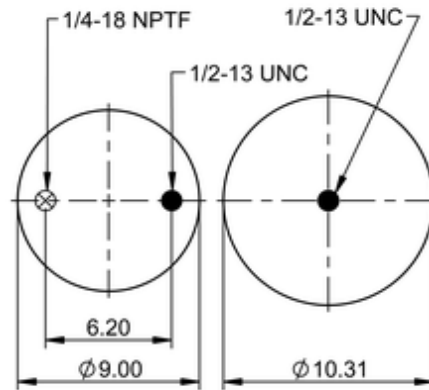

9 10-19 P 765
64711

	14.7 lb
	9314552
	1/2-13 UNC: max. 35 lbf ft
	1/4-18 NPTF: max. 22 lbf ft

Cross-reference

Firestone Style	1T15M-9
Firestone No.	W01-358-8842
FleetPride	AS8842
Triangle	AS-8765
Automann	1DK23L-8842