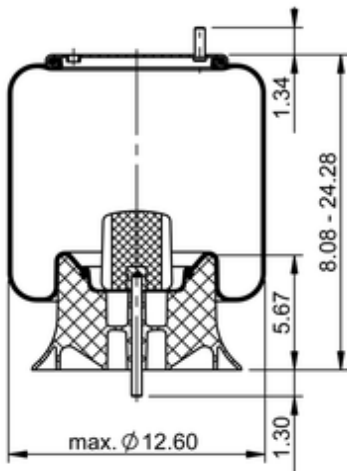

9 10-19 P 765
64711

	14.7 lb
	9314552
	1/2-13 UNC: max. 35 lbf ft
	1/4-18 NPTF: max. 22 lbf ft

Cross-reference

Firestone Style	1T15M-9
Firestone No.	W01-358-8842
FleetPride	AS8842
Triangle	AS-8765
Automann	1DK23L-8842

OE Manufacturer/Part No.

Manufacturer	Original Part No.	Model
Link	1103-0058	