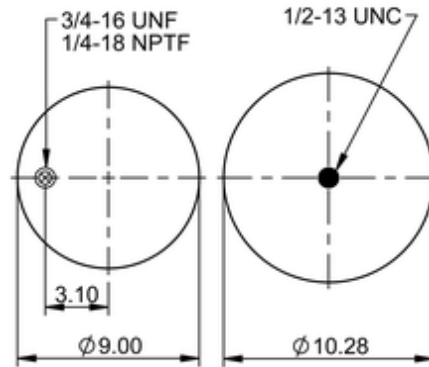

**9 10-19 P 553**
**64341**

	13.2 lb
	9314552
	1/2-13 UNC: max. 35 lbf ft
	1/4-18 NPTF: max. 22 lbf ft
	3/4-16 UNF: max. 50 lbf ft

**Cross-reference**

Firestone Style	1T15M-9
Firestone No.	W01-358-8856
FleetPride	AS8856
Taurus	6364
Triangle	AS-8553
TRP	AS88560