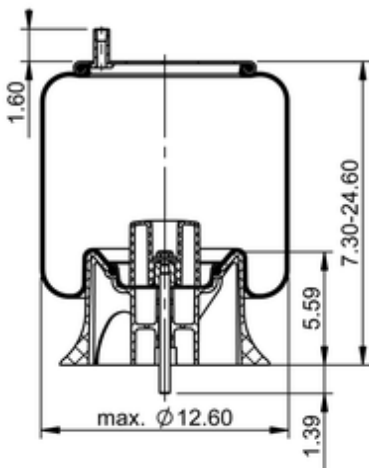

**9 10-19 P 553**
**64341**

	13.2 lb
	9314552
	1/2-13 UNC: max. 35 lbf ft
	1/4-18 NPTF: max. 22 lbf ft
	3/4-16 UNF: max. 50 lbf ft

**Cross-reference**

Firestone Style	1T15M-9
Firestone No.	W01-358-8856
FleetPride	AS8856
Taurus	6364
Triangle	AS-8553
TRP	AS88560

Automann	1DK23L-8856
----------	-------------

**OE Manufacturer/Part No.**

<b>Manufacturer</b>	<b>Original Part No.</b>	<b>Model</b>
Reyco	23521-02	