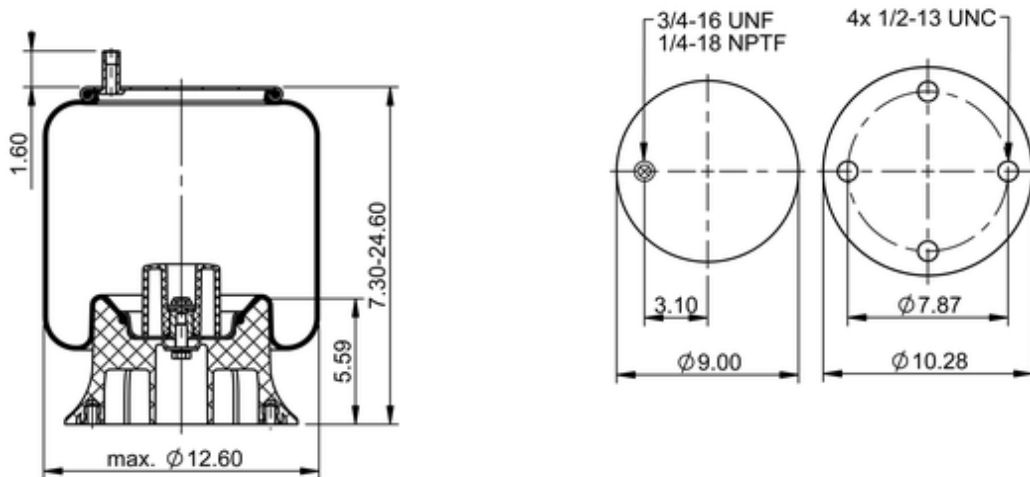

9 10-19 P 552
64340

	14.1 lb
	9308133
	1/2-13 UNC: max. 35 lbf ft
	1/4-18 NPTF: max. 22 lbf ft
	3/4-16 UNF: max. 50 lbf ft

Cross-reference

Firestone Style	1T15M-9
Firestone No.	W01-358-8855
FleetPride	AS8855
Goodyear	1R12-613
Goodyear	1R12-644
Goodyear Flex No.	566243066

Goodyear Flex No.	566243097
Taurus	6364
Triangle	AS-8552
TRP	AS88550
Automann	1DK23L-8855

OE Manufacturer/Part No.

Manufacturer	Original Part No.	Model
Reyco	23521-01	