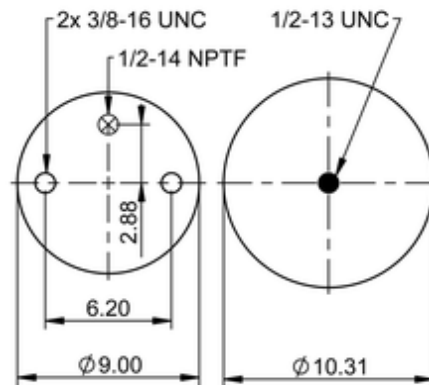

9 10-19 P 472
64339

	12.7 lb
	9314552
	1/2-13 UNC: max. 35 lbf ft
	1/2-14 NPTF: max. 22 lbf ft
	3/8-16 UNC: max. 20 lbf ft

Cross-reference

Primeride	AS PR9M19 8852
Firestone Style	1T15M-9
Firestone No.	W01-358-8852
FleetPride	AS8852
Goodyear	1R12-568
Goodyear Flex No.	566243066

Taurus	6364
Triangle	AS-8472
TRP	AS88520
Automann	1DK23L-8852
Road Choice	AS8852

OE Manufacturer/Part No.

Manufacturer	Original Part No.	Model
Peterbilt	03-07887	
Navistar/Fleetrite	1R12-1058	