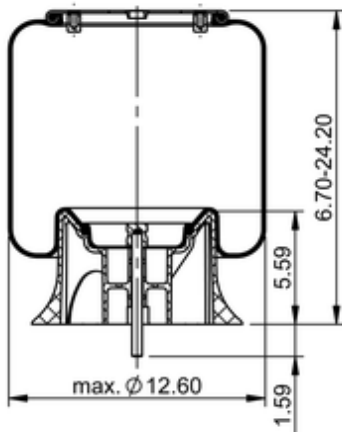

9 10-19 P 472
64339

	12.7 lb
	9314552
	1/2-13 UNC: max. 35 lbf ft
	1/2-14 NPTF: max. 22 lbf ft
	3/8-16 UNC: max. 20 lbf ft

Cross-reference

Primeride	AS PR9M19 8852
Firestone Style	1T15M-9
Firestone No.	W01-358-8852
FleetPride	AS8852
Goodyear	1R12-568
Goodyear Flex No.	566243066

Taurus	6364
Triangle	AS-8472
TRP	AS88520
Automann	1DK23L-8852
Road Choice	AS8852

OE Manufacturer/Part No.

Manufacturer	Original Part No.	Model
Peterbilt	03-07887	
Navistar/Fleetrite	1R12-1058	