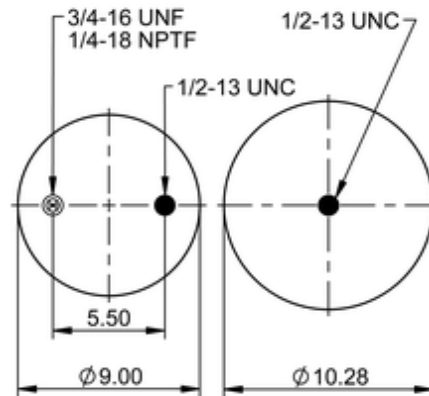

9 10-19 P 470
64338

	16.8 lb
	9306248
	1/2-13 UNC: max. 35 lbf ft
	1/4-18 NPTF: max. 22 lbf ft
	3/4-16 UNF: max. 50 lbf ft

Cross-reference

Firestone Style	1T15M-9
Firestone No.	W01-358-9346
FleetPride	AS9346
Goodyear	1R12-439
Goodyear Flex No.	566243066
Taurus	6364

Triangle	AS-8470
TRP	AS93460
Automann	1DK23L-9346

OE Manufacturer/Part No.

Manufacturer	Original Part No.	Model
SAF Holland	90557126	
Watson & Chalin	AS-0056	