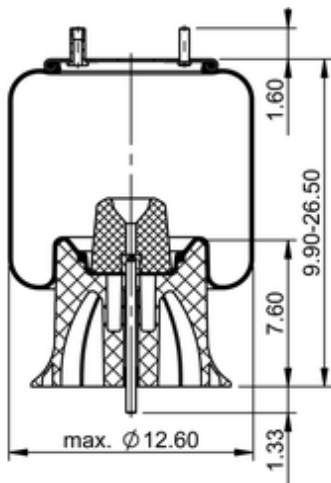

9 10-19 P 470
64338

	16.8 lb
	9306248
	1/2-13 UNC: max. 35 lbf ft
	1/4-18 NPTF: max. 22 lbf ft
	3/4-16 UNF: max. 50 lbf ft

Cross-reference

Firestone Style	1T15M-9
Firestone No.	W01-358-9346
FleetPride	AS9346
Goodyear	1R12-439
Goodyear Flex No.	566243066
Taurus	6364

Triangle	AS-8470
TRP	AS93460
Automann	1DK23L-9346

OE Manufacturer/Part No.

Manufacturer	Original Part No.	Model
SAF Holland	90557126	
Watson & Chalin	AS-0056	