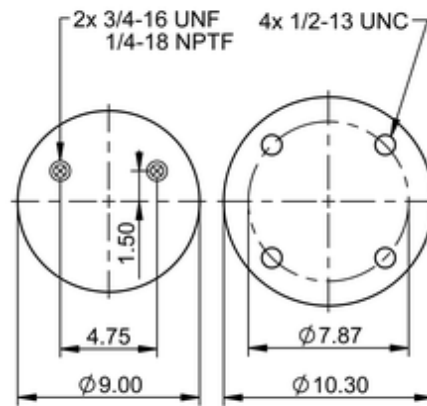

9 10-19 P 439
65356

	16.9 lb
	9308129
	1/2-13 UNC: max. 35 lbf ft
	1/4-18 NPTF: max. 22 lbf ft
	3/4-16 UNF: max. 50 lbf ft

Cross-reference

Firestone Style	1T15M-9
Firestone No.	W01-358-9348
FleetPride	AS9348
Goodyear	1R12-357
Goodyear Flex No.	566243066
Taurus	6364

Triangle	AS-8439
TRP	AS93480
Automann	1DK23L-9348

OE Manufacturer/Part No.

Manufacturer	Original Part No.	Model
Loadguard	SC2752	
SAF Holland	57009348	
Taurus	AS509-9348	