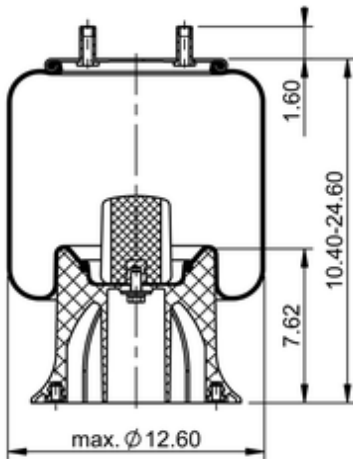

9 10-19 P 439
65356

	16.9 lb
	9308129
	1/2-13 UNC: max. 35 lbf ft
	1/4-18 NPTF: max. 22 lbf ft
	3/4-16 UNF: max. 50 lbf ft

Cross-reference

Firestone Style	1T15M-9
Firestone No.	W01-358-9348
FleetPride	AS9348
Goodyear	1R12-357
Goodyear Flex No.	566243066
Taurus	6364

Triangle	AS-8439
TRP	AS93480
Automann	1DK23L-9348

OE Manufacturer/Part No.

Manufacturer	Original Part No.	Model
Loadguard	SC2752	
SAF Holland	57009348	
Taurus	AS509-9348	